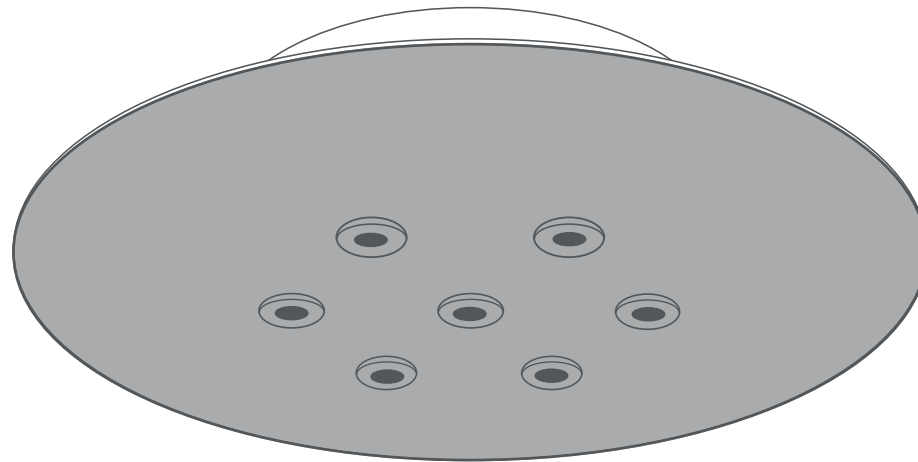

INTRODUCING **ROSE-ONE** FOR B2B CUSTOMERS

WHAT IS ROSE-ONE?

A NEW AND REVOLUTIONARY CEILING ROSE SYSTEM
FOR CREATING AND CUSTOMIZING
SINGLE OR MULTIPLE PENDANT LAMPS

ROSE-ONE BUYING OPTIONS

1-BUY A COMPLETE KIT

FOR THOSE WHO WANT TO
DISPLAY OR SELL A SET
READY-TO-USE SOLUTION

PRESS **PLAY**
TO SEE
THE TUTORIAL

TUTORIAL: HOW TO INSTALL ROSE-ONE

2-BUY DIY COMPONENTS

FOR THOSE WHO WANT TO
DISPLAY OR SELL A FULLY
CUSTOMIZABLE SOLUTION

I - THE COMPLETE KIT

WHAT'S IN A COMPLETE KIT?

ALL PURPOSE CEILING ROSE

PICK: SHAPE, SIZE

PRE-DRILLED COVER

PICK: SHAPE, SIZE, HOLE CONFIGURATION AND DECOR

CABLE CLAMP(S)

A COMPLETE CEILING ROSE!