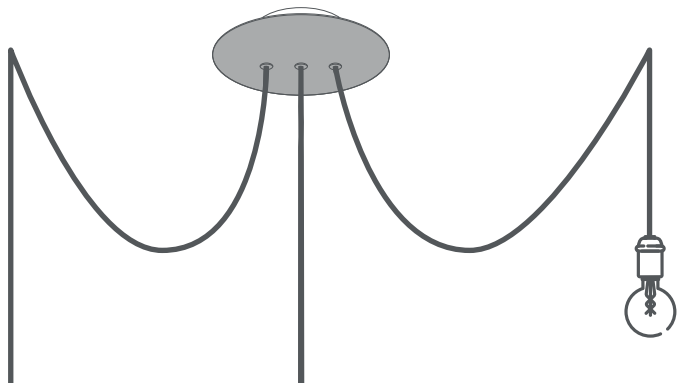

INTRODUCING **ROSE-ONE** FOR B2B CUSTOMERS

WHAT IS ROSE-ONE?

A NEW AND REVOLUTIONARY CEILING ROSE SYSTEM
FOR CREATING AND CUSTOMIZING
SINGLE OR MULTIPLE PENDANT LAMPS

ROSE-ONE BUYING OPTIONS

1-BUY A COMPLETE KIT

FOR THOSE WHO WANT TO
DISPLAY OR SELL A SET
READY-TO-USE SOLUTION

PRESS **PLAY**
TO SEE
THE TUTORIAL

TUTORIAL: HOW TO INSTALL ROSE-ONE

2-BUY DIY COMPONENTS

FOR THOSE WHO WANT TO
DISPLAY OR SELL A FULLY
CUSTOMIZABLE SOLUTION

I - THE COMPLETE KIT

WHAT'S IN A COMPLETE KIT?

ALL PURPOSE CEILING ROSE

PICK: SHAPE, SIZE

PRE-DRILLED COVER

PICK: SHAPE, SIZE, HOLE CONFIGURATION AND DECOR

CABLE CLAMP(S)

A COMPLETE CEILING ROSE!