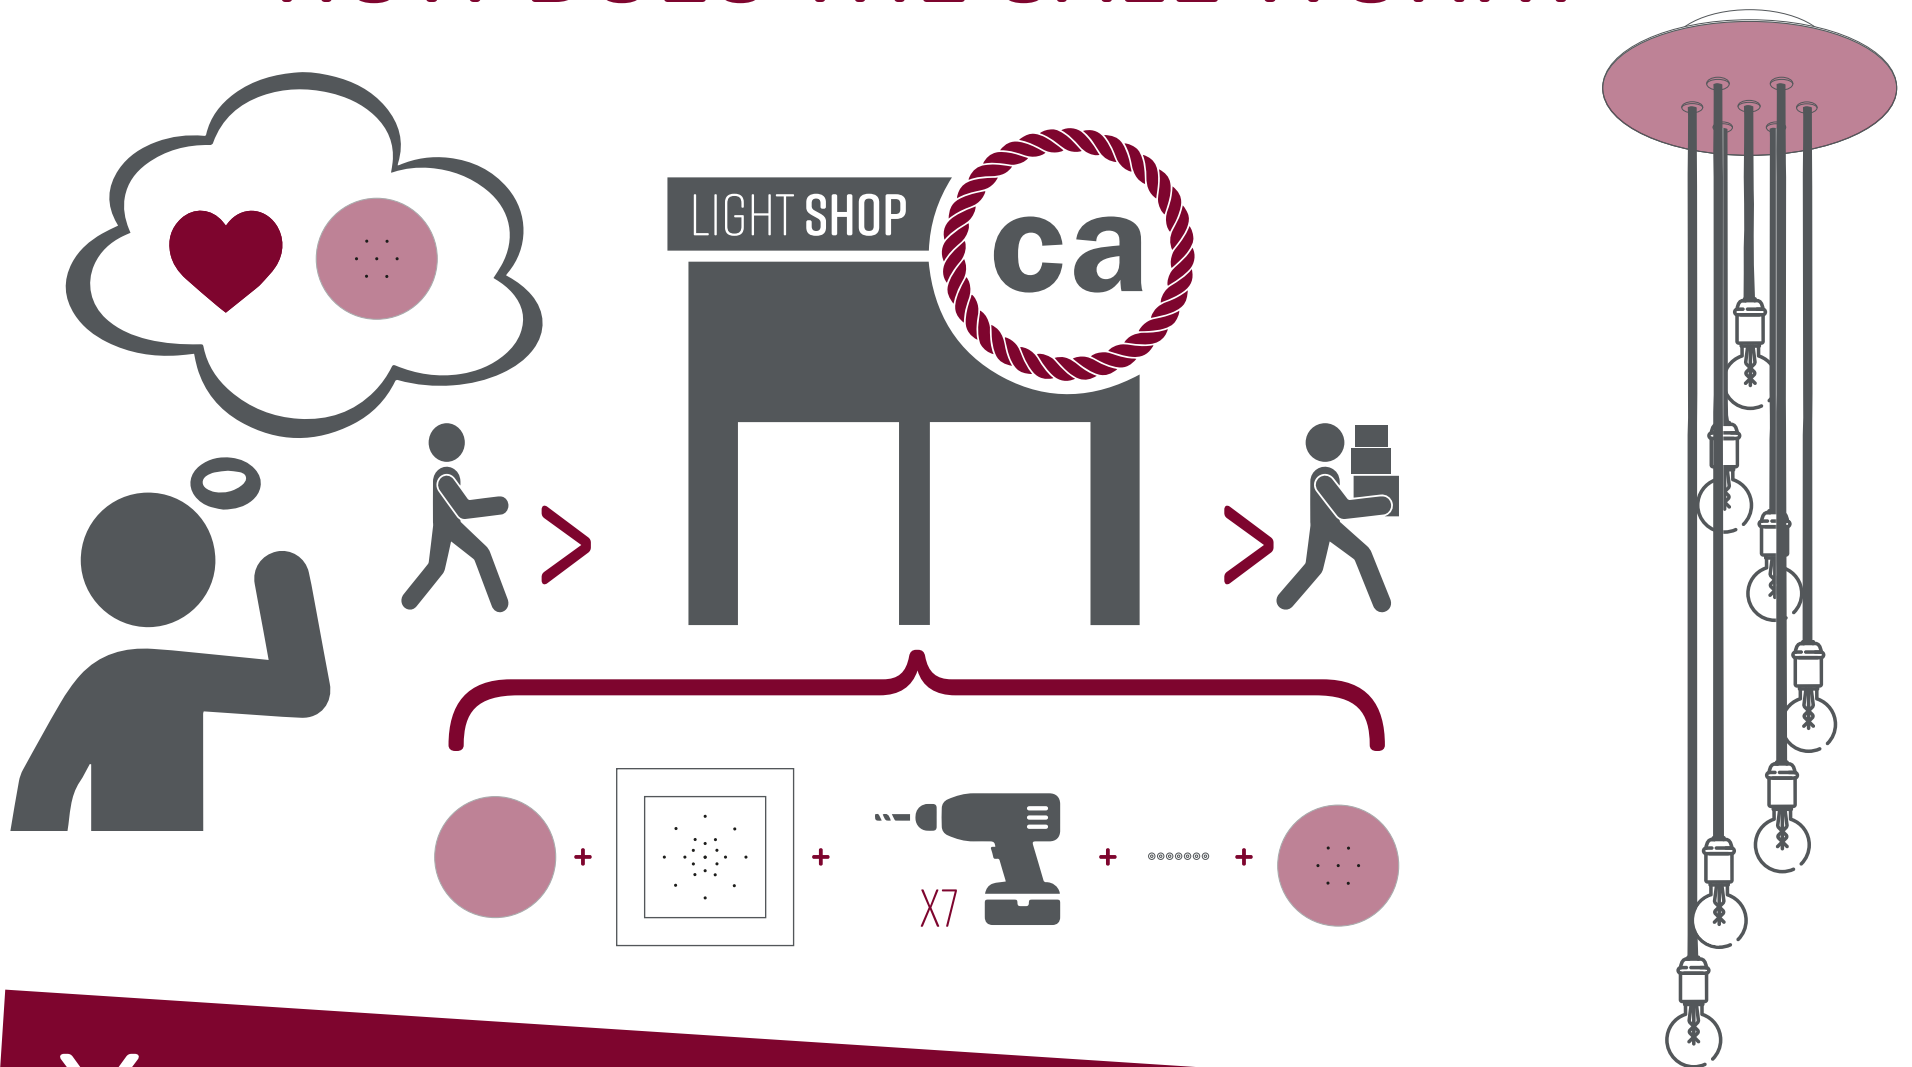

INTRODUCING **ROSE-ONE** FOR B2B CUSTOMERS

WHAT IS ROSE-ONE?

A NEW AND REVOLUTIONARY CEILING ROSE SYSTEM
FOR CREATING AND CUSTOMIZING
SINGLE OR MULTIPLE PENDANT LAMPS

ROSE-ONE BUYING OPTIONS

1-BUY A COMPLETE KIT

1.

PICK UN-DRILLED COVER WITH CUSTOMER

2.

DECIDE NUMBER OF HOLES WITH CUSTOMER

3.

DRILL

PRESS **PLAY**
TO SEE THE TUTORIAL

4.

SELL THE CEILING ROSE

DIY SOLUTION *ADVANCED*

HOW DOES THE SALE WORK?

BENEFIT I:

LIMITED INVESTMENT AND STOCK LEVELS

INFINITE POSSIBILITIES

BENEFIT 2:

UP-SELLING OPPORTUNITIES