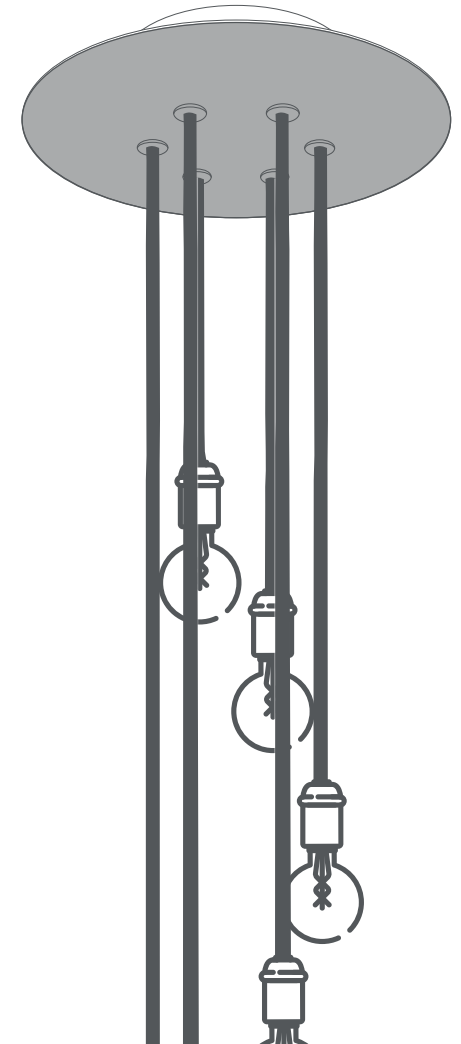

INTRODUCING **ROSE-ONE** FOR B2B CUSTOMERS

WHAT IS ROSE-ONE?

A NEW AND REVOLUTIONARY CEILING ROSE SYSTEM
FOR CREATING AND CUSTOMIZING
SINGLE OR MULTIPLE PENDANT LAMPS

ROSE-ONE BUYING OPTIONS

1-BUY A COMPLETE KIT

FOR THOSE WHO WANT TO
DISPLAY OR SELL A SET
READY-TO-USE SOLUTION

PRESS **PLAY**
TO SEE
THE TUTORIAL

TUTORIAL: HOW TO INSTALL ROSE-ONE

2-BUY DIY COMPONENTS

FOR THOSE WHO WANT TO
DISPLAY OR SELL A FULLY
CUSTOMIZABLE SOLUTION

I - THE COMPLETE KIT

WHAT'S IN A COMPLETE KIT?

ALL PURPOSE CEILING ROSE

PICK: SHAPE, SIZE

PRE-DRILLED COVER

PICK: SHAPE, SIZE, HOLE CONFIGURATION AND DECOR

CABLE CLAMP(S)

A COMPLETE CEILING ROSE!