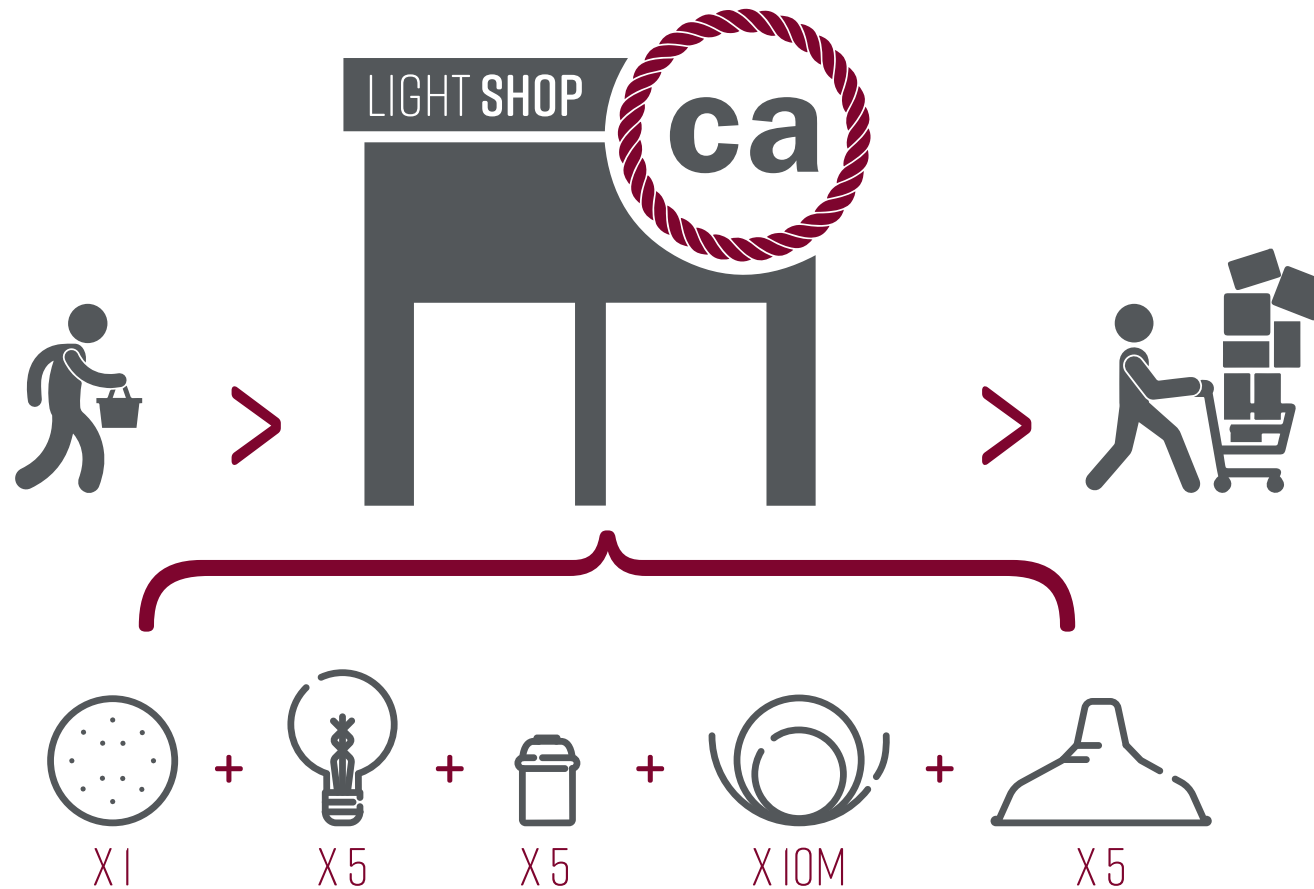

INTRODUCING **ROSE-ONE** FOR B2B CUSTOMERS

WHAT IS ROSE-ONE?

A NEW AND REVOLUTIONARY CEILING ROSE SYSTEM
FOR CREATING AND CUSTOMIZING
SINGLE OR MULTIPLE PENDANT LAMPS

ROSE-ONE BUYING OPTIONS

1-BUY A COMPLETE KIT

SELL THE CEILING ROSE

DIY SOLUTION *ADVANCED*

HOW DOES THE SALE WORK?

BENEFIT I:

LIMITED INVESTMENT AND STOCK LEVELS

INFINITE POSSIBILITIES

BENEFIT 2:

UP-SELLING OPPORTUNITIES